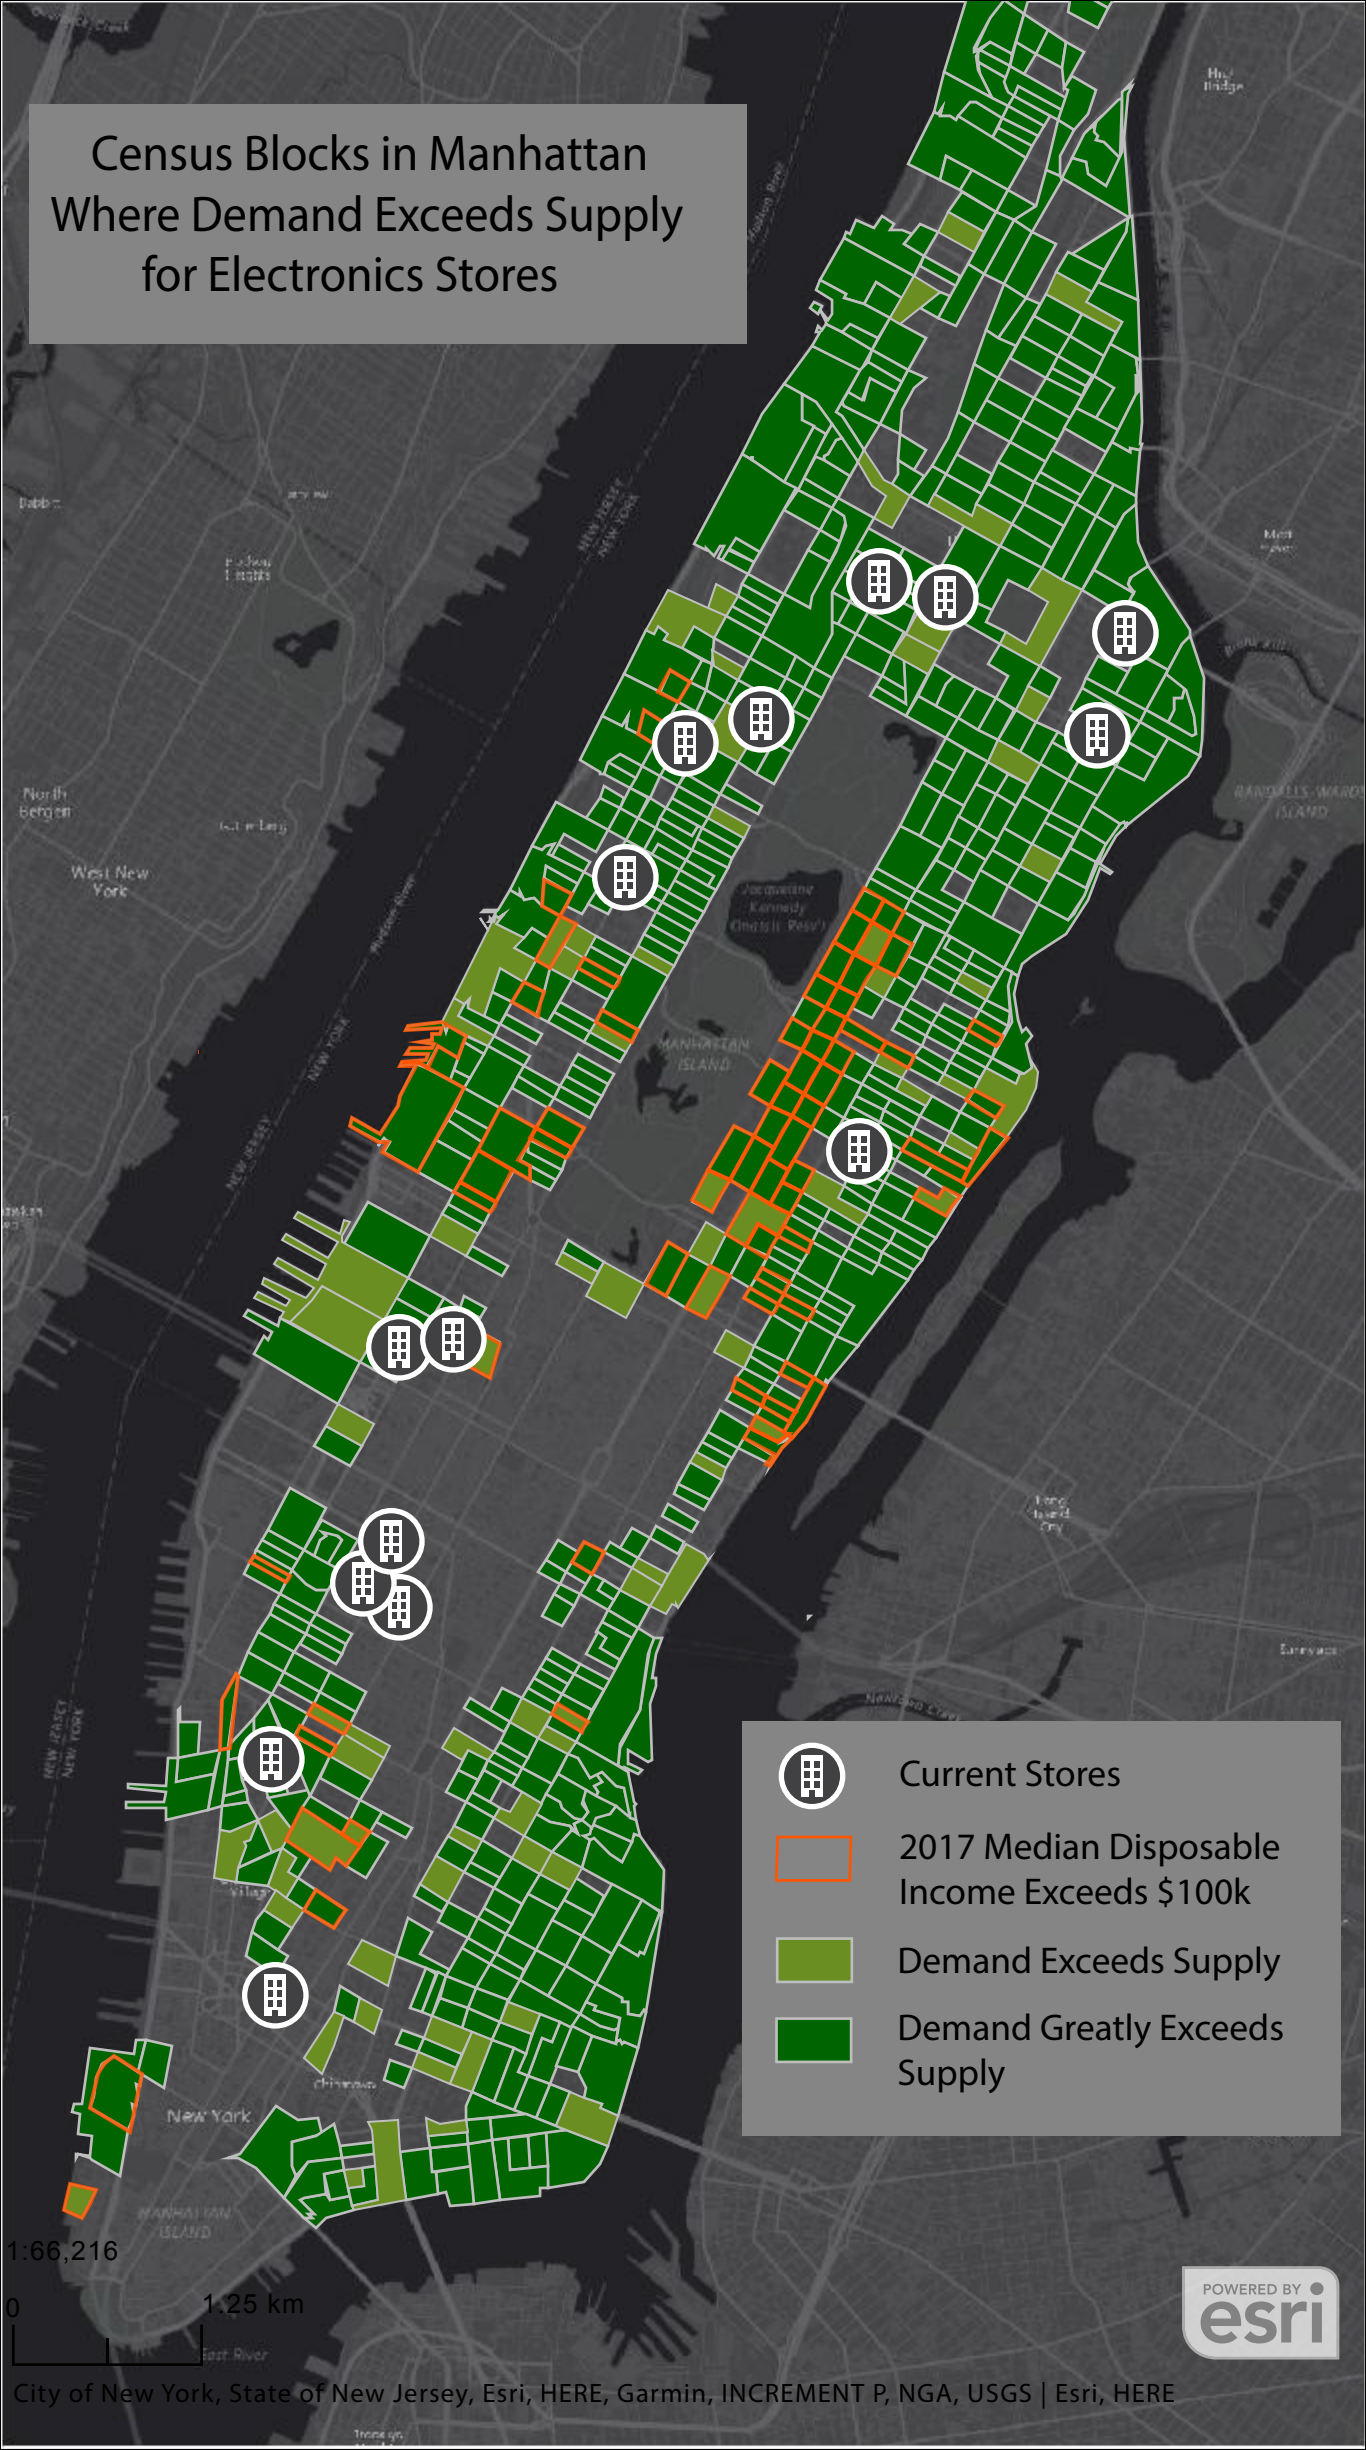

# Census Blocks in Manhattan Where Demand Exceeds Supply for Electronics Stores

Current Stores

2017 Median Disposable  
Income Exceeds \$100k

Demand Exceeds Supply

Demand Greatly Exceeds  
Supply

1:66,216

0 1.25 km  
East River

POWERED BY  
**esri**