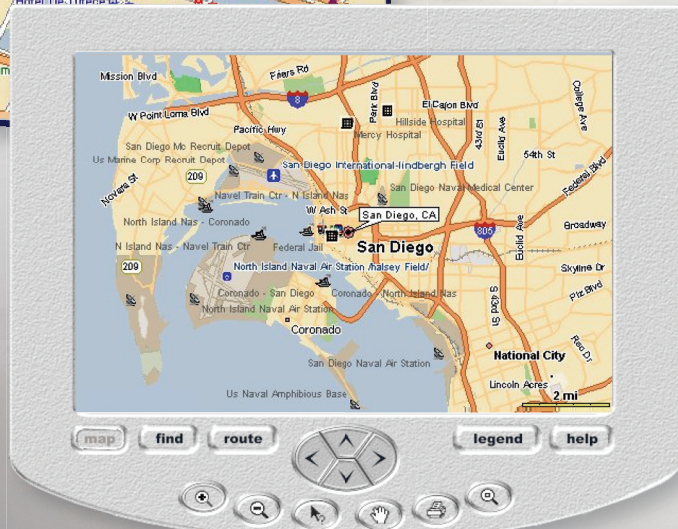

# RouteMAP™ IMS

Internet Location Services Software

## Internet Location Services Software

ESRI's RouteMAP IMS is an affordable, out-of-the-box solution for adding customized mapping and routing capabilities to Web sites.

With RouteMAP™ IMS, no programming is necessary to create custom maps with symbols for your unique company locations. Map data package options are offered that include all the map data and templates needed to produce attractive Internet maps. Prospective customers visiting your Web site can display maps and get driving directions to your various business locations. This translates to more business activity for your company!

### Key Features

- Publish custom maps to the Web with symbols for your unique locations.
- Display and print driving directions and maps to your locations.
- Search for your business locations within a one- to 3,000-mile radius or perform a polygon search.
- Create map routes between locations or calculate a route that optimizes stops.
- Zoom in, zoom out, pan, and measure distances.
- Edit map feature layers.
- Find what is nearby or along a route.
- View 18 million Dun & Bradstreet business listings (viewable layer only).
- Choose from datasets for North America (Canada and USA including Puerto Rico) and Europe.