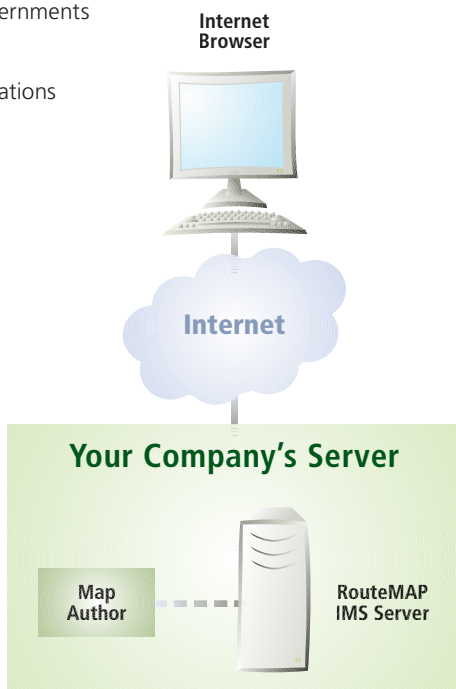

Using RouteMAP IMS

RouteMAP IMS offers flexibility in the range of services offered and how you deploy them. RouteMAP IMS can also be used by application service providers (ASPs) who want to offer customers the ability to map their locations. Using a standard Web browser, individuals can access these maps to find a route to the nearest company locations. Maps reside on the ASPs' computers and are served to customer Web sites that have map author software for map creation and publishing.

RouteMAP IMS reads ESRI® shapefiles, allowing you to add custom map layers to your Internet-mapping applications. Applications can be created with either ActiveX, Java, or .NET APIs. RouteMAP IMS supports active connections to popular databases: Oracle®, dBASE®, Microsoft® SQL Server and Microsoft Access, or other ODBC-compliant applications.

Who Uses RouteMAP IMS?

Numerous industries have selected RouteMAP IMS as a key component of their Internet strategy including

- Retail stores
- Real estate
- Manufacturers
- Credit unions
- Convenience stores
- Restaurants
- Travel/Tourism
- Health services
- Schools and universities
- Local governments
- Hotels
- Service stations

RouteMAP IMS offers a value-added solution for application service providers (ASPs).

System Requirements

- Windows® NT® with Service Pack 6.0a or higher, Windows 2000 Server, Windows Server™ 2003, or Windows® XP Professional
- Microsoft Internet Information Server 4.0 or higher
- 125 MB hard drive space plus an additional 2–4 GB for the desired dataset(s)
- 256 MB RAM minimum
- Works with most Internet browsers
- Internet connection