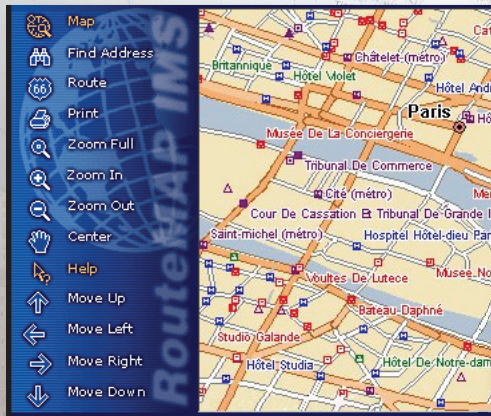

# RouteMAP™ IMS

Internet Location Services Software

### Key Features

- Publish custom maps to the Web with symbols for your unique locations.
- Display and print driving directions and maps to your locations.
- Search for your business locations within a one- to 3,000-mile radius or perform a polygon search.
- Create map routes between locations or calculate a route that optimizes stops.
- Zoom in, zoom out, pan, and measure distances.
- Edit map feature layers.
- Find what is nearby or along a route.
- View 18 million Dun & Bradstreet business listings (viewable layer only).
- Choose from datasets for North America (Canada and USA including Puerto Rico) and Europe.