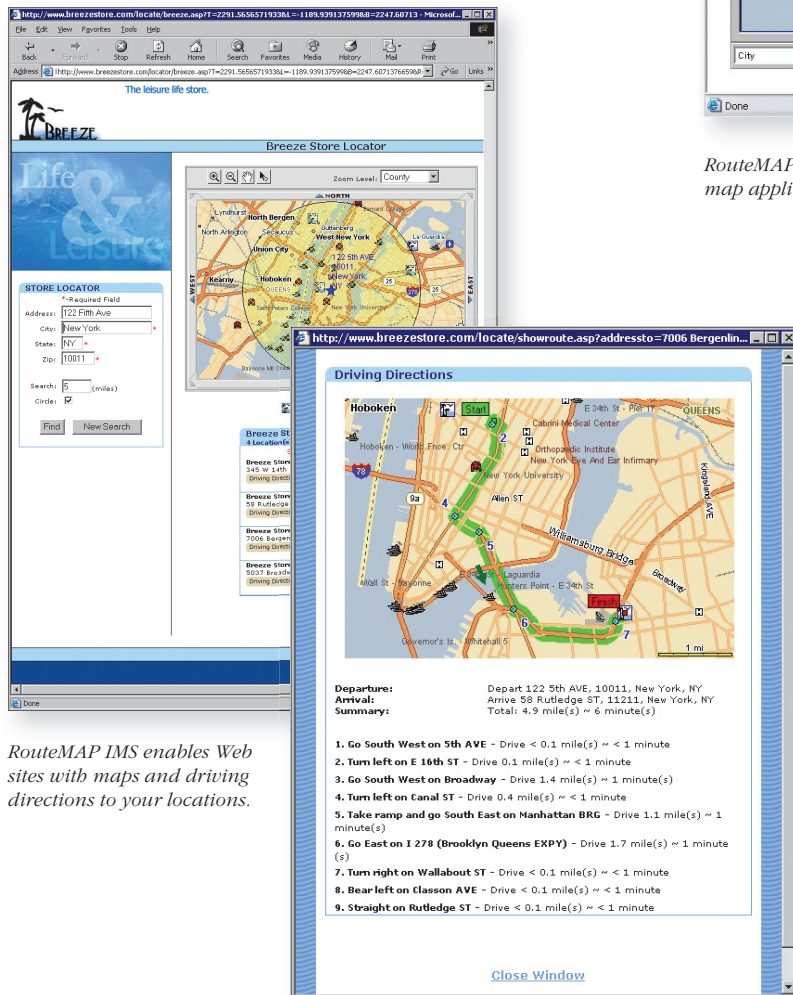

## Internet Location Services Software

ESRI's RouteMAP IMS is an affordable, out-of-the-box solution for adding customized mapping and routing capabilities to Web sites.

With RouteMAP™ IMS, no programming is necessary to create custom maps with symbols for your unique company locations. Map data package options are offered that include all the map data and templates needed to produce attractive Internet maps. Prospective customers visiting your Web site can display maps and get driving directions to your various business locations. This translates to more business activity for your company!

RouteMAP IMS is designed so companies can have total control over the Internet map-publishing process. Applications can be created with either ActiveX®, Java™, or .NET APIs. From here you can customize and publish an unlimited number of maps from your Web site.

RouteMAP IMS provides map data and templates for attractive Internet map applications.

RouteMAP IMS enables Web sites with maps and driving directions to your locations.

### Key Features

- Publish custom maps to the Web with symbols for your unique locations.
- Display and print driving directions and maps to your locations.
- Search for your business locations within a one- to 3,000-mile radius or perform a polygon search.
- Create map routes between locations or calculate a route that optimizes stops.
- Zoom in, zoom out, pan, and measure distances.
- Edit map feature layers.
- Find what is nearby or along a route.
- View 18 million Dun & Bradstreet business listings (viewable layer only).
- Choose from datasets for North America (Canada and USA including Puerto Rico) and Europe.