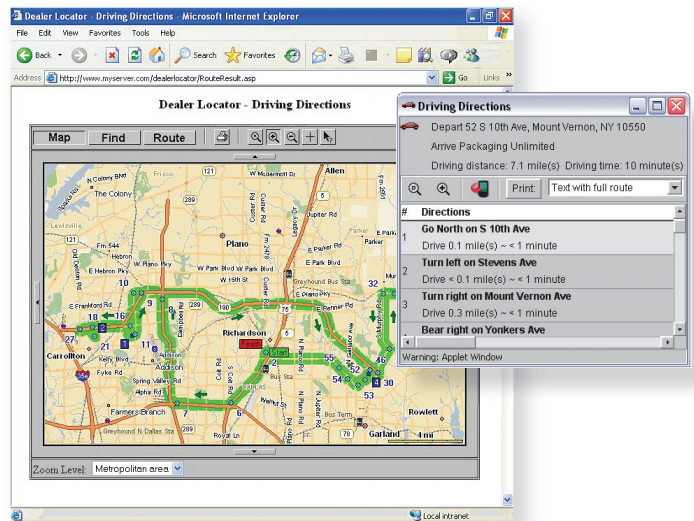

Using RouteMAP IMS

RouteMAP IMS offers flexibility in the range of services offered and how you deploy them. RouteMAP IMS can also be used by application service providers (ASPs) who want to offer customers the ability to map their locations. Using a standard Web browser, individuals can access these maps to find a route to the nearest company locations. Maps reside on the ASPs' computers and are served to customer Web sites that have map author software for map creation and publishing.

RouteMAP IMS reads ESRI® shapefiles, allowing you to add custom map layers to your Internet-mapping applications. Applications can be created with either ActiveX, Java, or .NET APIs. RouteMAP IMS supports active connections to popular databases: Oracle®, dBASE®, Microsoft® SQL Server and Microsoft Access, or other ODBC-compliant applications.

Who Uses RouteMAP IMS?

Numerous industries have selected RouteMAP IMS as a key component of their Internet strategy including

- Retail stores
- Real estate
- Manufacturers
- Credit unions
- Convenience stores
- Restaurants
- Travel/Tourism
- Health services
- Schools and universities
- Local governments
- Hotels
- Service stations

RouteMAP IMS offers a value-added solution for application service providers (ASPs).

System Requirements

- Windows® NT® with Service Pack 6.0a or higher, Windows 2000 Server, Windows Server™ 2003, or Windows® XP Professional
- Microsoft Internet Information Server 4.0 or higher
- 125 MB hard drive space plus an additional 2–4 GB for the desired dataset(s)
- 256 MB RAM minimum
- Works with most Internet browsers
- Internet connection