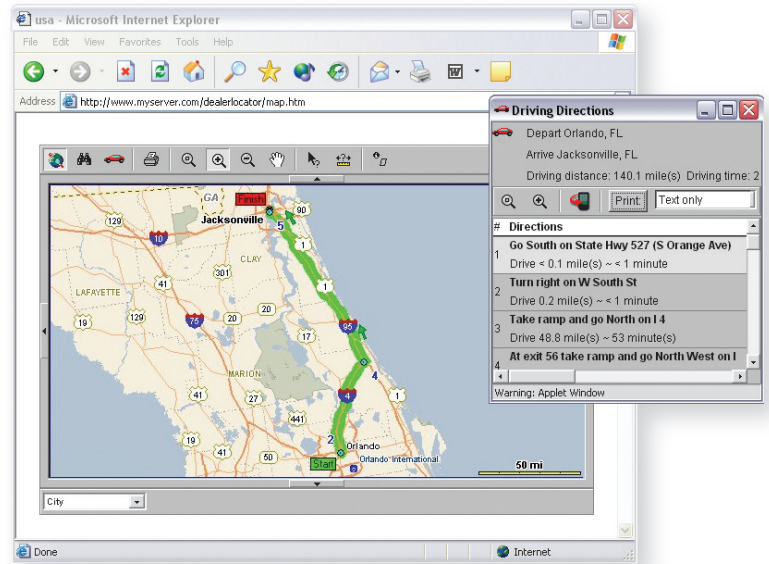

RouteMAP IMS

Internet Location Services Software

ESRI's RouteMAP IMS is an affordable, out-of-the-box solution for adding customized mapping and routing capabilities to Web sites.

With RouteMAP™ IMS, no programming is necessary to create custom maps with symbols for your unique company locations. Map data package options are offered that include all the map data and templates needed to produce attractive Internet maps. Prospective customers visiting your Web site can display maps and get driving directions to your various business locations. This translates to more business activity for your company!

RouteMAP IMS is designed so companies can have total control over the Internet map-publishing process. Applications can be created with either ActiveX®, Java™, or .NET APIs. From here you can customize and publish an unlimited number of maps from your Web site.

RouteMAP IMS provides map data and templates for attractive Internet map applications.