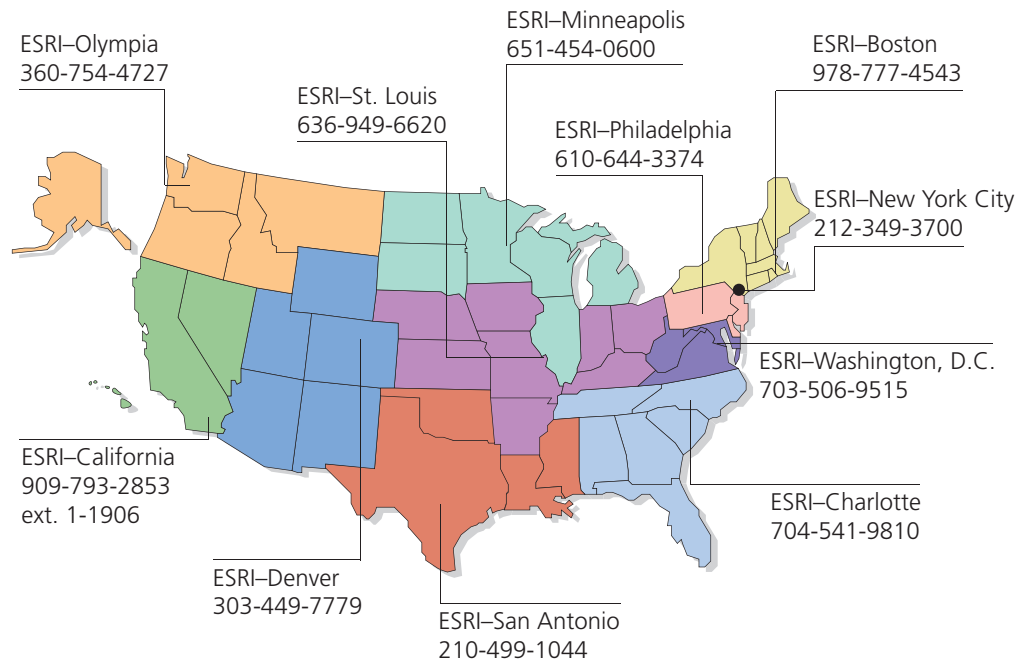

For more than 35 years ESRI has been helping people manage and analyze geographic information. ESRI offers a framework for implementing GIS technology in any organization with a seamless link from personal GIS on the desktop to enterprise-wide GIS client/server and data management systems. ESRI GIS solutions are flexible and can be customized to meet the needs of our users. ESRI is a full-service GIS company, ready to help you begin, grow, and build success with GIS.

Corporate

ESRI
380 New York Street
Redlands, California
92373-8100, USA
Telephone: 909-793-2853
Fax: 909-793-5953

For more information
on ESRI, call

1-800-447-9778

(1-800-GIS-XPRT)

or contact an ESRI value-added
reseller near you.

Send e-mail inquiries to
info@esri.com

Visit ESRI's Web page at
www.esri.com

Outside the United States,
contact your local ESRI distributor.
For the number of your distributor,
call ESRI at 909-793-2853,
ext. 1235,
or visit our Web site at
www.esri.com/international

Regional Offices

International Offices

Australia
www.esriaustralia.com.au

Finland
www.esri-finland.com

Italy
www.esriitalia.it

Romania
www.esriro.ro

Belgium/Luxembourg
www.esribelux.com

France
www.esrifrance.fr

Japan
www.esrij.com

Singapore
www.esrisa.com

Bulgaria
www.esribulgaria.com

Germany/Switzerland
www.esri-germany.de
www.esri-suisse.ch

Korea
www.esrikr.co.kr

Spain
www.esri-es.com

Canada
www.esricanada.com

Hungary
www.esrihu.hu

Netherlands
www.esrinl.com

Sweden
www.esri-sweden.com

China (Beijing)
www.esrichina-bj.cn

India
www.esriindia.com

Poland
www.esripolska.com.pl

Thailand
www.esrith.com

China (Hong Kong)
www.esrichina-hk.com

Indonesia/Malaysia
62-21-527-1023
603-7874-9930

Portugal
www.esri-portugal.pt

United Kingdom
www.esriuk.com

Venezuela
www.esriven.com