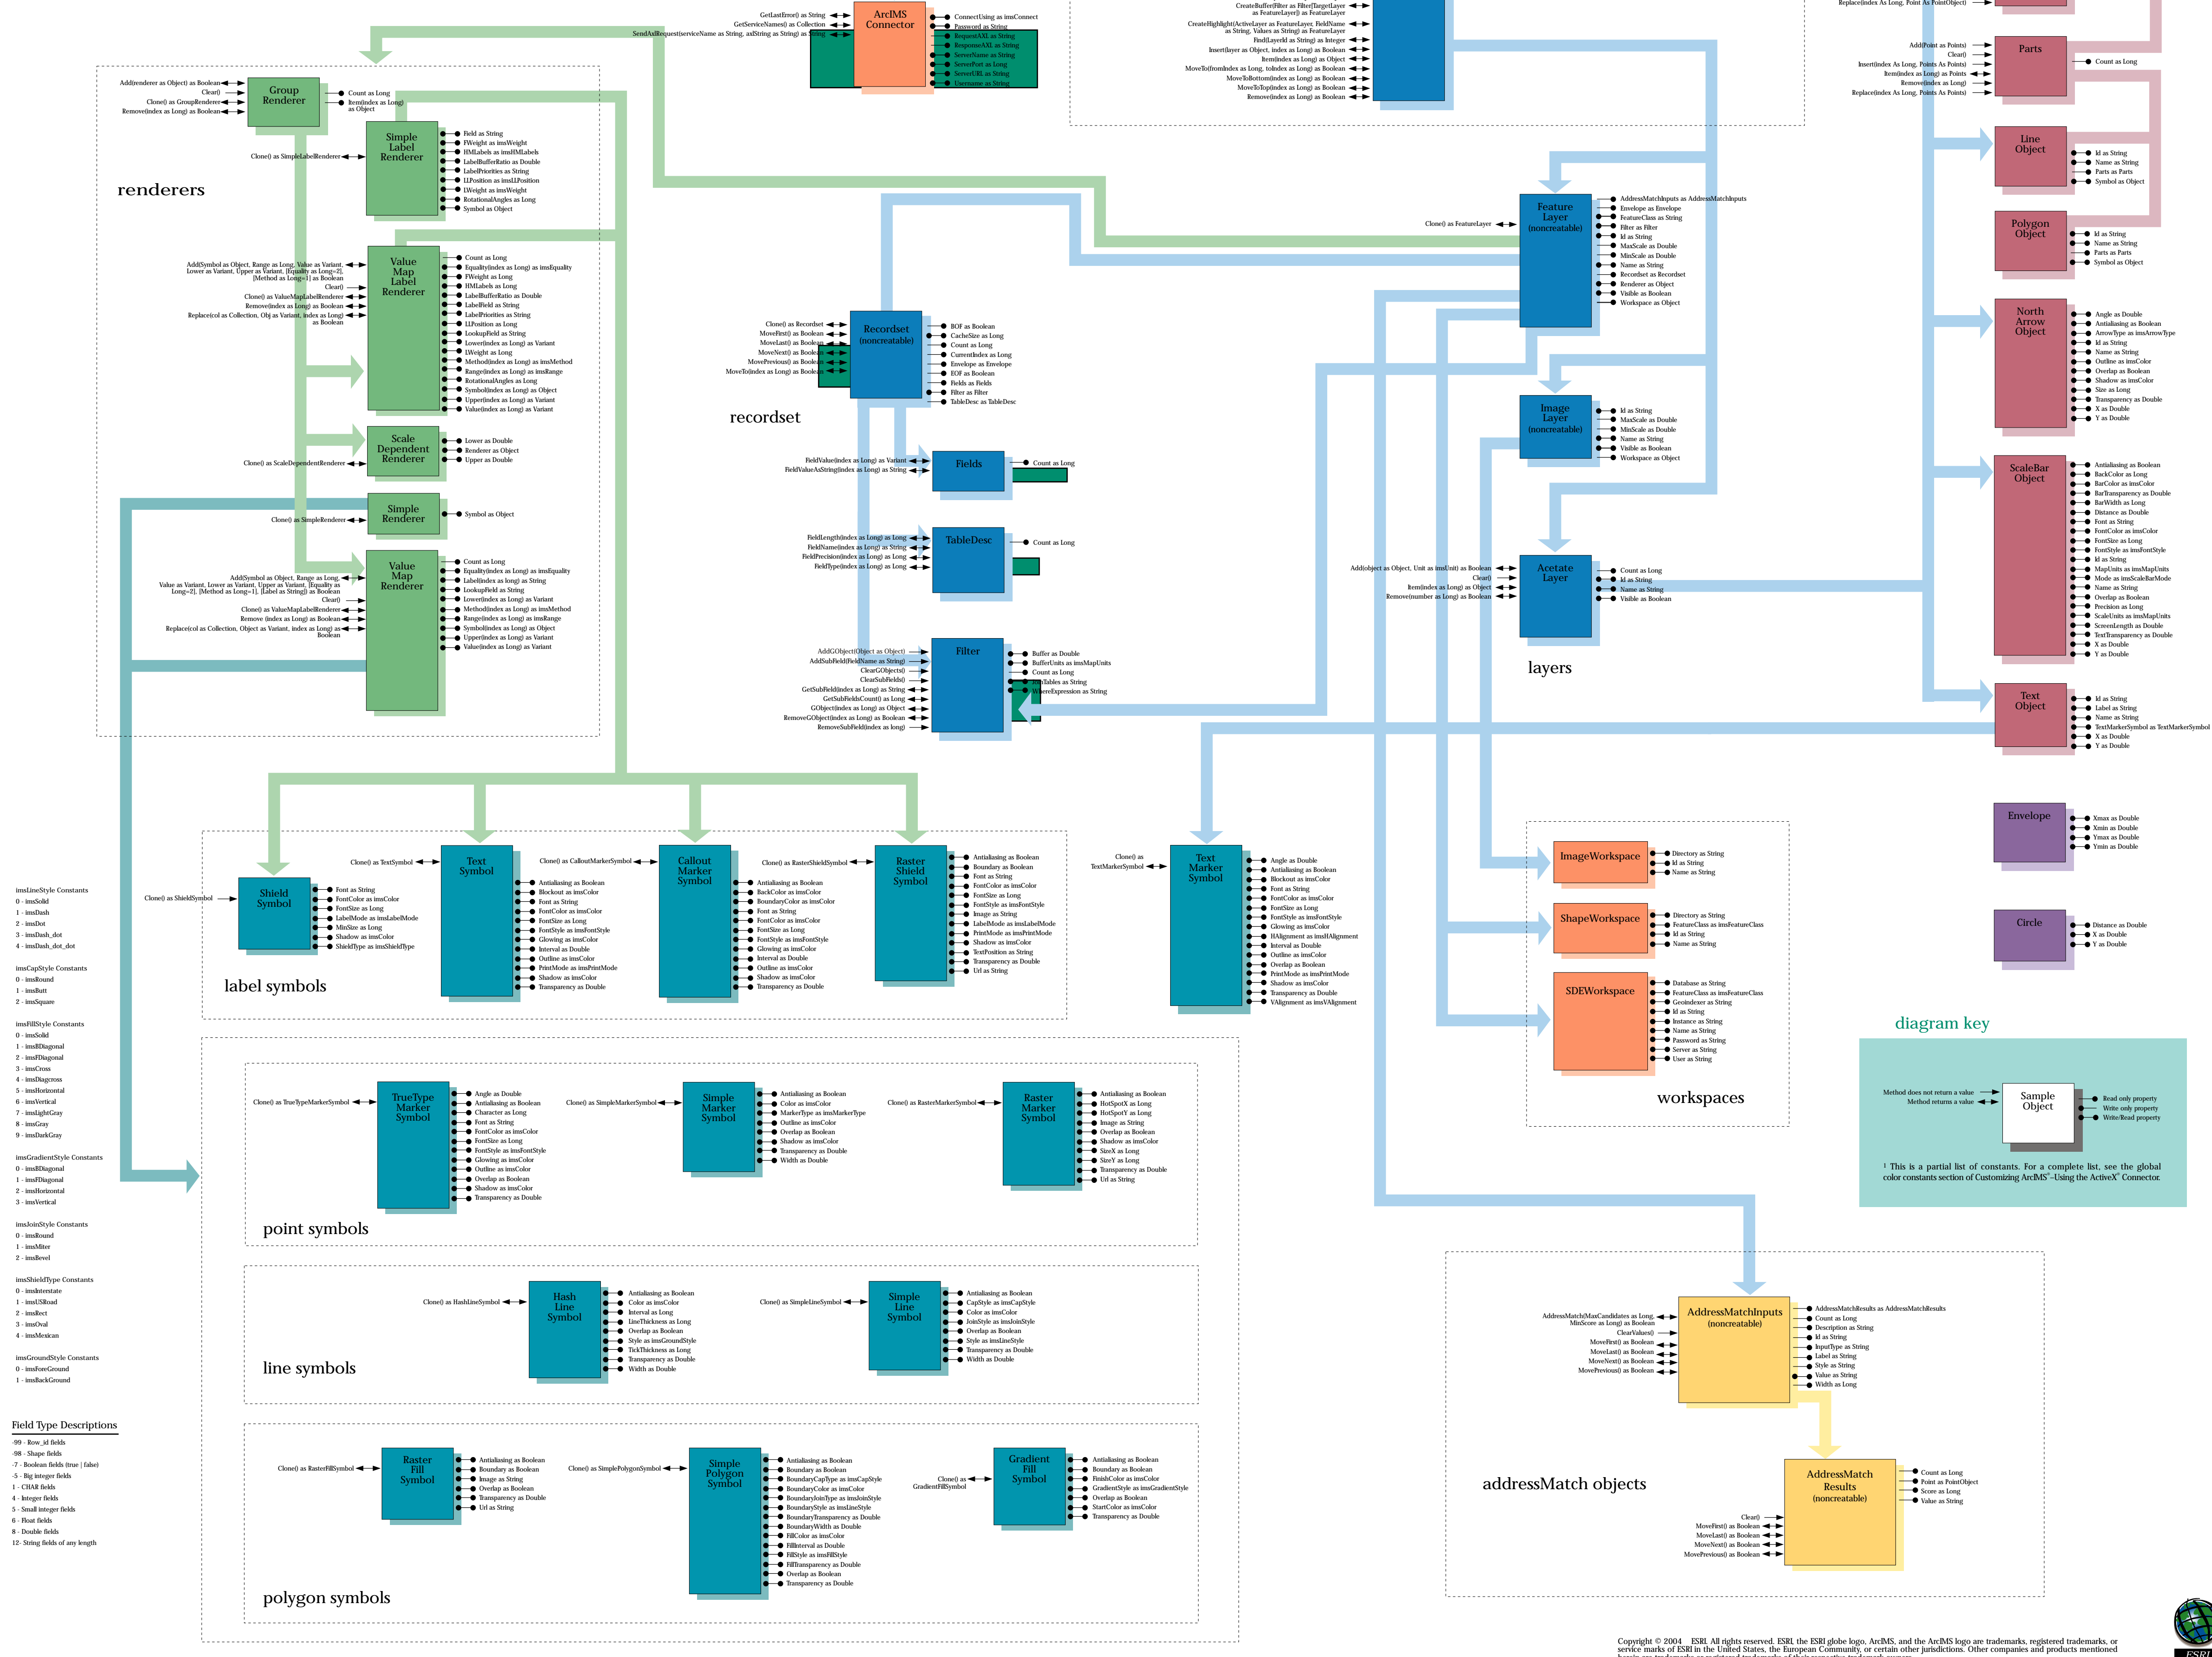

ActiveX® Connector Object Model ESRI® ArcIMS® 9

For Constants!

imUnit Constants
0 - imFoot
1 - imDatabase

diagram key

- Method does not return a value
- Method returns a value
- Read only property
- Write only property
- Write/Read property

1 This is a partial list of constants. For a complete list, see the global color constants section of Customizing ArcIMS - Using the ActiveX Connector.