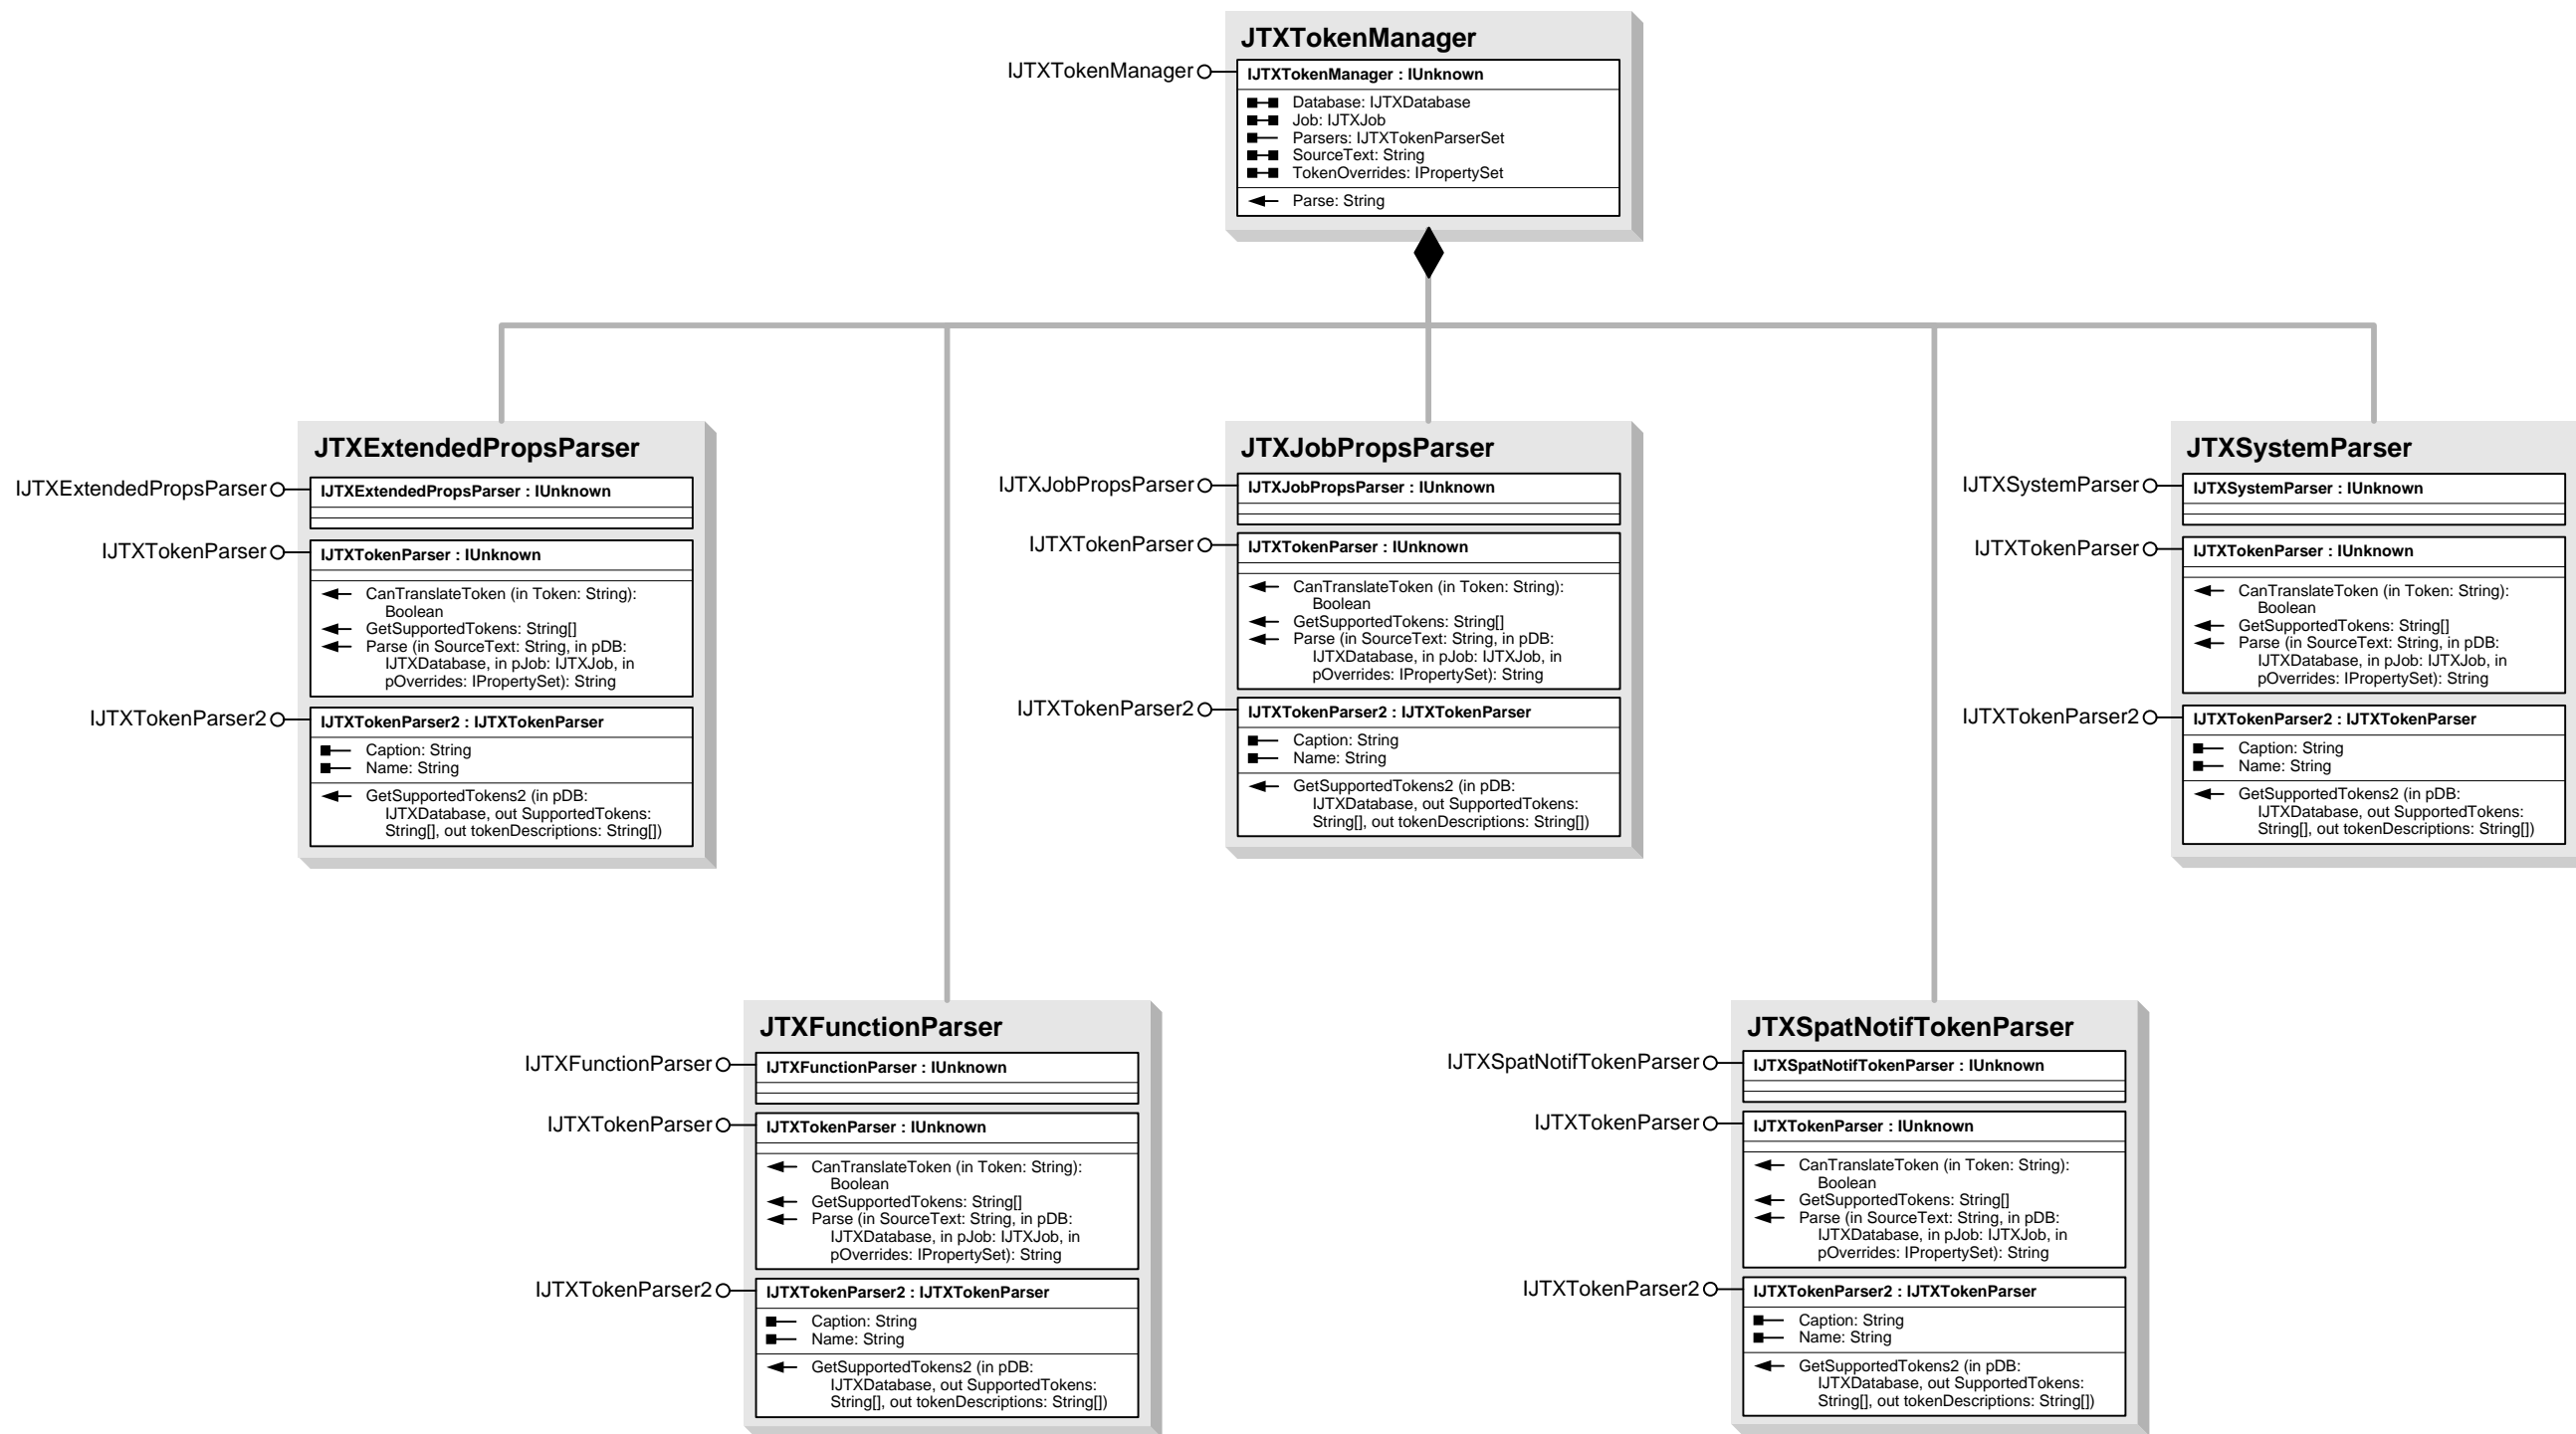

JTX Text Parsing Object Model

ESRI® ArcGIS® 9.3

Copyright © 1999-2008 ESRI, Inc. All rights reserved. ESRI, ArcGIS, ArcObjects, ArcMap and ArcCatalog are trademarks, registered trademarks, or service marks of ESRI in the United States, the European Community, or certain other jurisdictions.