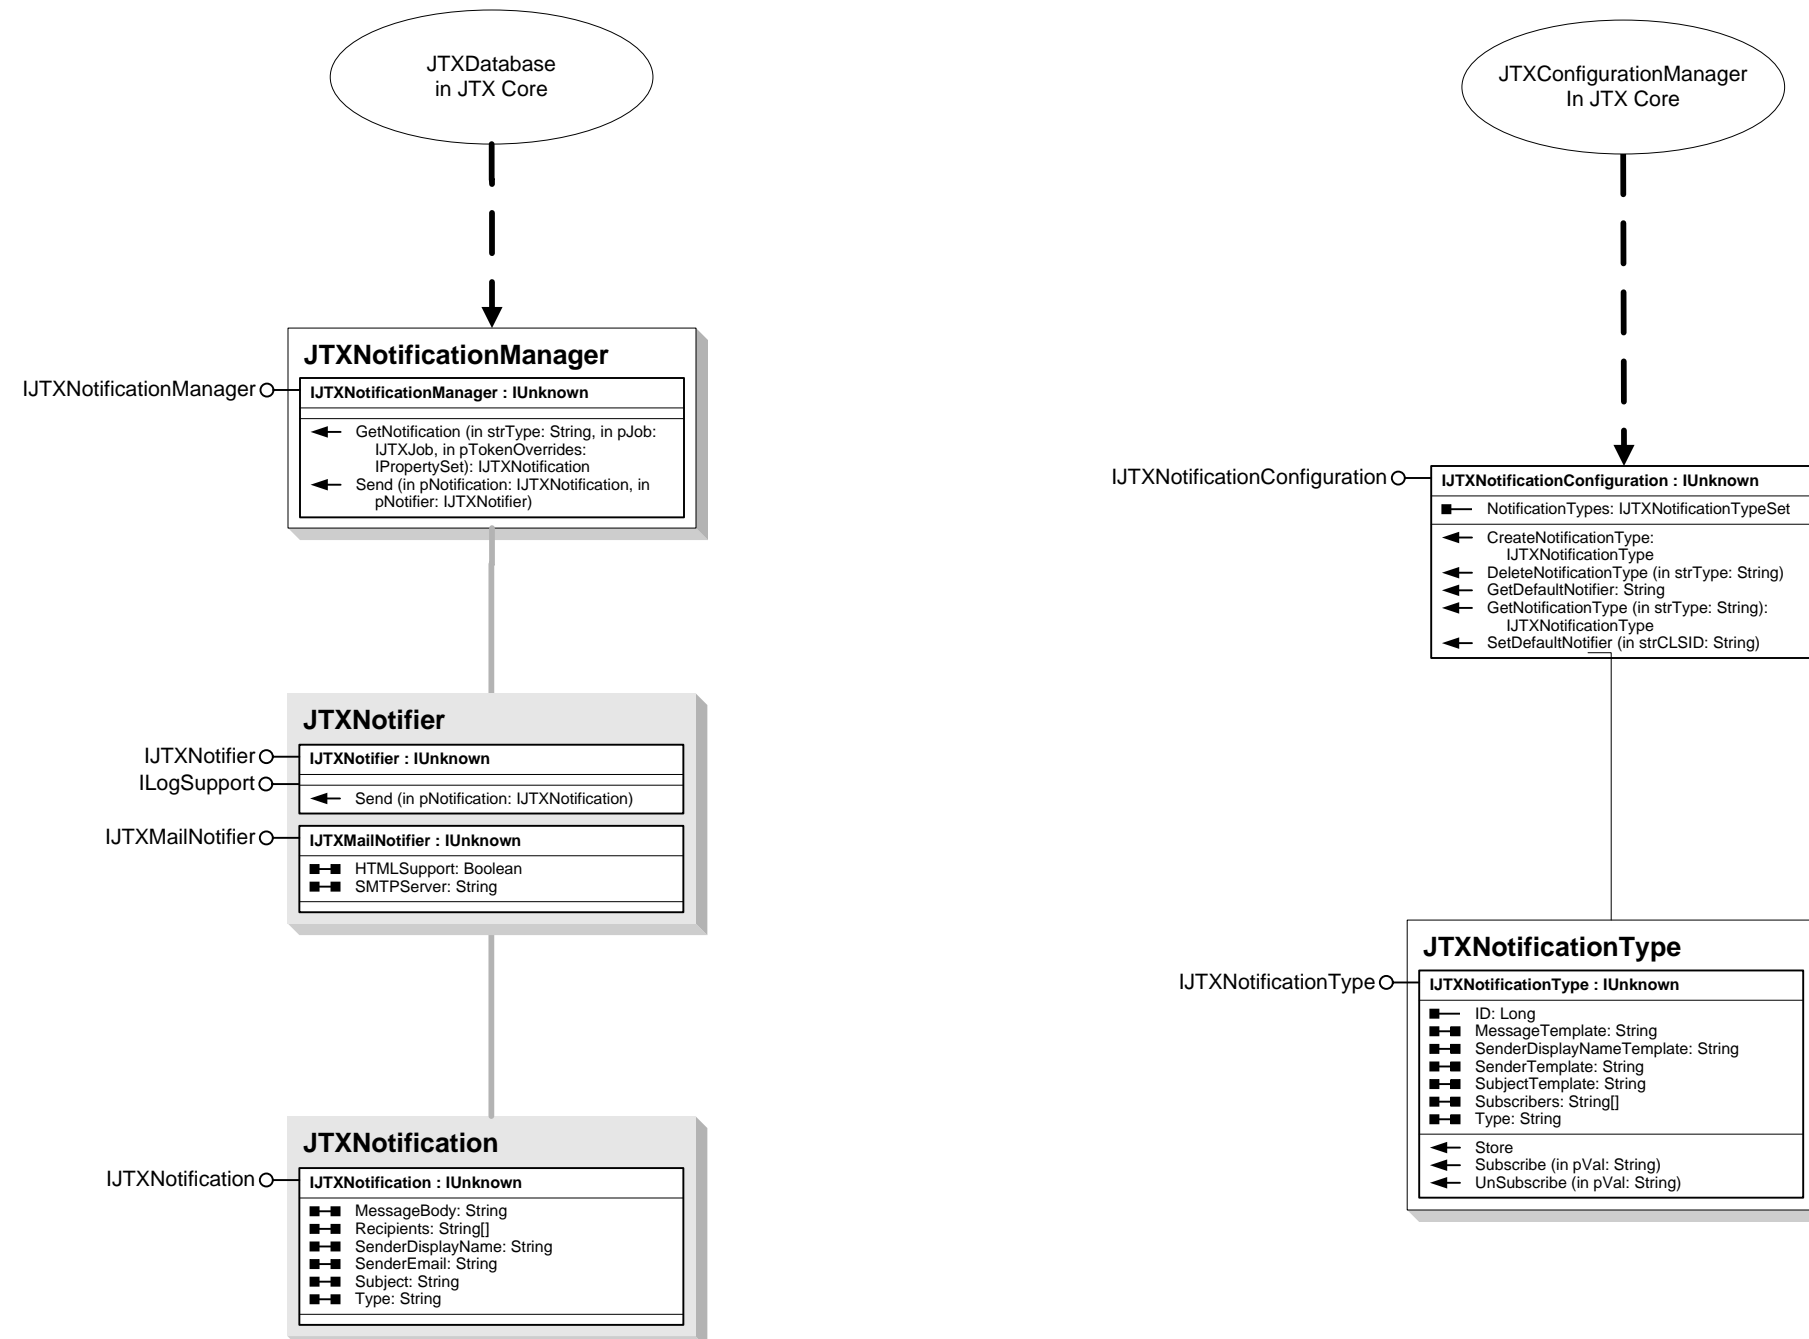

JTX Notification Object Model

ESRI® ArcGIS® 9.3

Copyright © 1999-2008 ESRI, Inc. All rights reserved. ESRI, ArcGIS, ArcObjects, ArcMap and ArcCatalog are trademarks, registered trademarks, or service marks of ESRI in the United States, the European Community, or certain other jurisdictions.