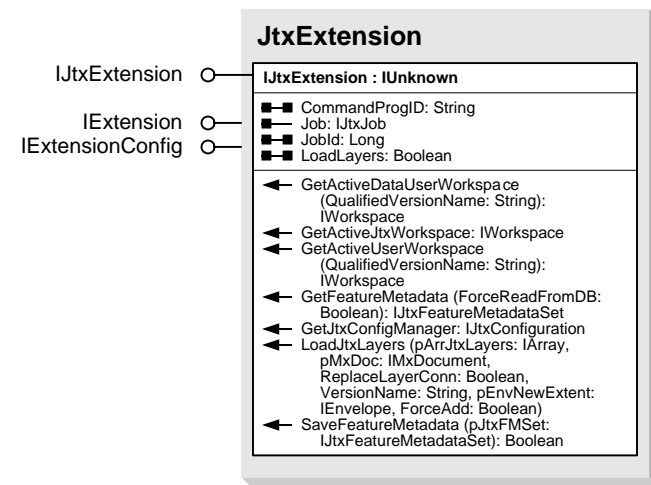

JTX Supplemental Object Model

Job Tracking Extension 2.0

JTX Armap Extension (JtxExt.dll)