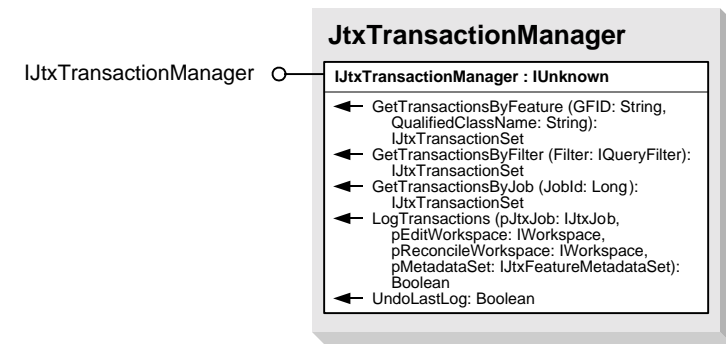

JTX Core Object Model (cont'd)

Job Tracking Extension 2.0

Enumerations:

jtxFMSearchType
1 - JtxFMSearchTypeFeatureLevelOnly
2 - JtxFMSearchTypeFeatureLevelByKey
3 - JtxFMSearchTypeColumnLevelOnly
4 - JtxFMSearchTypeColumnLevelByKey
5 - JtxFMSearchTypeAll

jtxTransactionType
1 - jtxTransactionTypeAdd
2 - jtxTransactionTypeModify
3 - jtxTransactionTypeDelete