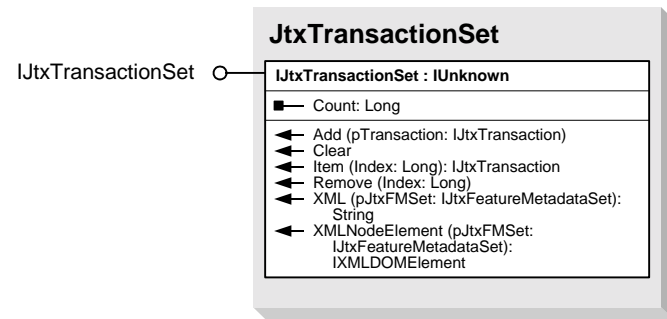

JTX Core Object Model (cont'd)

Job Tracking Extension 2.0

Enumerations:

jtxFMSearchType
1 - JtxFMSearchTypeFeatureLevelOnly
2 - JtxFMSearchTypeFeatureLevelByKey
3 - JtxFMSearchTypeColumnLevelOnly
4 - JtxFMSearchTypeColumnLevelByKey
5 - JtxFMSearchTypeAll

jtxTransactionType
1 - jtxTransactionTypeAdd
2 - jtxTransactionTypeModify
3 - jtxTransactionTypeDelete