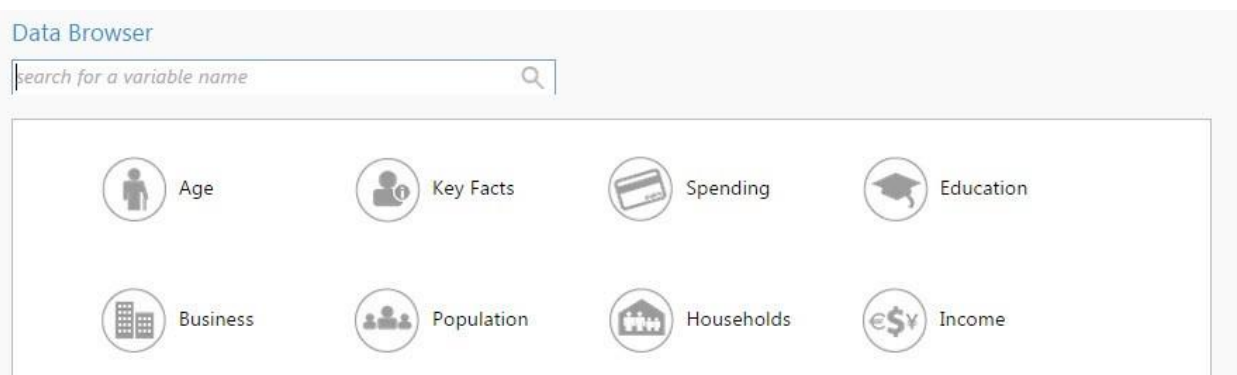

Using Demographic Data

Government agencies use demographic data to provide better services to citizens. Marketers use demographic data to select store locations, target customers, and improve product mix. Utilities use demographic data to understand population changes in their service areas and to plan growth and distribution accordingly.

When you map Esri demographic layers along with your data, you can answer questions such as “who are my customers?” and “where should we open the next store?” For example, map your retail locations or offices on top of Esri demographic attributes such as population, age, and purchasing power, to understand the local community from a demographic perspective. Once you see the general pattern, Esri products such as [ArcGIS Online](#), [Business Analyst](#), and [ArcGIS Maps for Office](#), can help you find other suitable locations for new stores based on actionable criteria.

Use the [Data Browser](#) in Esri products such as [ArcGIS Online](#), [Business Analyst](#) and [ArcGIS Maps for Office](#) to easily find the attributes you want. Browse by category such as **Age**, or search by **Alias Name**, as shown below:

Map the attributes you select using the dataset’s features, or create your own custom analysis areas. Esri products calculate new attribute values and answer questions such as “How many older people live within a five minute drive of the proposed clinic?”