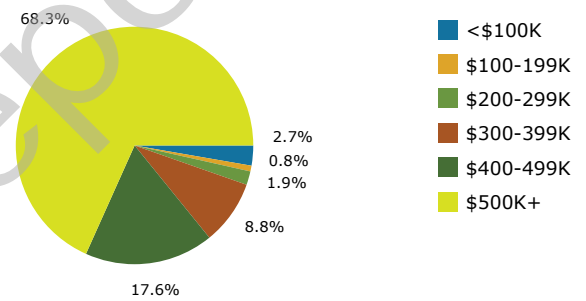

2024 Population by Race

2024 Percent Hispanic Origin: 38.3%

2024 Population by Age

Households

2024 Home Value

2024-2029 Annual Growth Rate

Household Income

Source: Esri forecasts for 2024 and 2029. U.S. Census Bureau 2010 decennial Census data converted by Esri into 2020 geography.