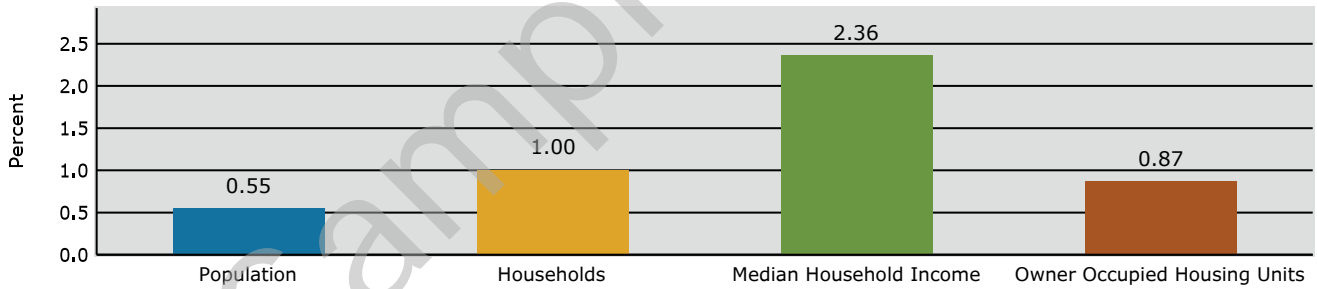

2024 Population by Race

2024 Percent Hispanic Origin: 38.3%

2024 Population by Age

Households

2024 Home Value

2024-2029 Annual Growth Rate

Household Income

Source: Esri forecasts for 2024 and 2029. U.S. Census Bureau 2010 decennial Census data converted by Esri into 2020 geography.