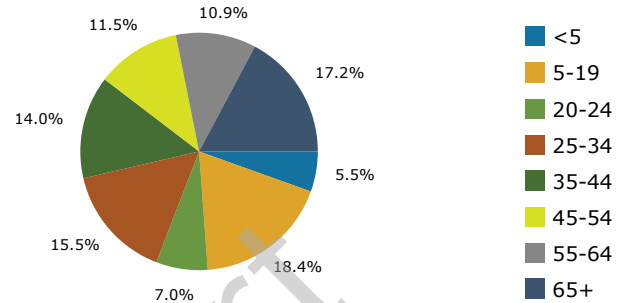

2024 Population by Race

2024 Percent Hispanic Origin: 38.3%

2024 Population by Age

Households

2024 Home Value

2024-2029 Annual Growth Rate

Household Income

Source: Esri forecasts for 2024 and 2029. U.S. Census Bureau 2010 decennial Census data converted by Esri into 2020 geography.