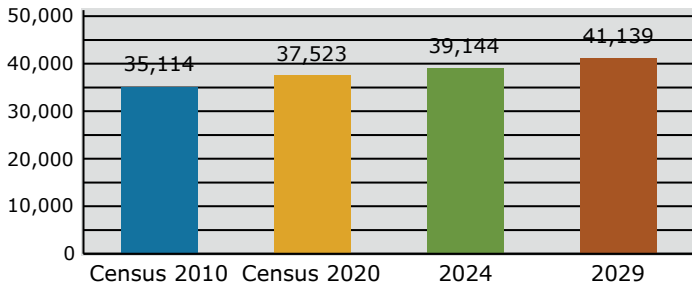

2024 Population by Race

2024 Percent Hispanic Origin: 38.3%

2024 Population by Age

Households

2024 Home Value

2024-2029 Annual Growth Rate

Household Income

Source: Esri forecasts for 2024 and 2029. U.S. Census Bureau 2010 decennial Census data converted by Esri into 2020 geography.