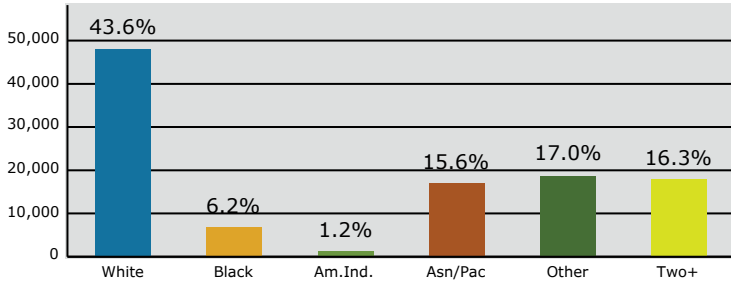

2024 Population by Race

2024 Percent Hispanic Origin: 38.3%

2024 Population by Age

Households

2024 Home Value

2024-2029 Annual Growth Rate

Household Income

Source: Esri forecasts for 2024 and 2029. U.S. Census Bureau 2010 decennial Census data converted by Esri into 2020 geography.