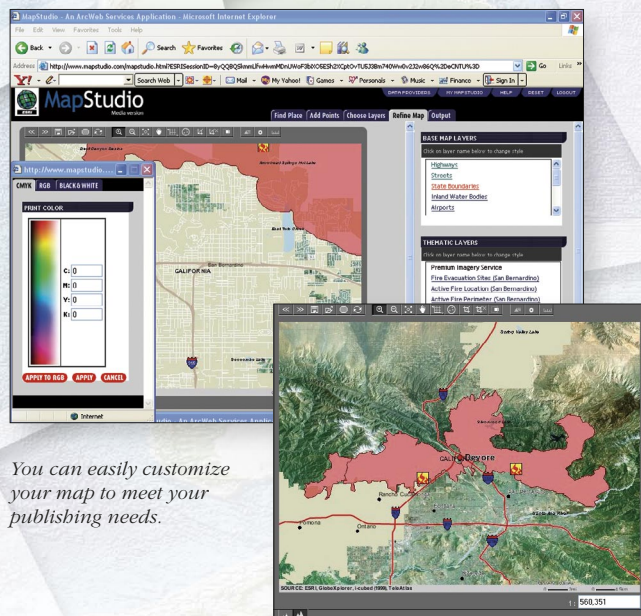

## Publish Maps via the Web

*MapStudio for Media is a Web application for quickly creating customized maps that can be used in print or other media. It is an affordable and easy way for media outlets to create maps of any location in the world and edit them in typical illustration software.*

### With MapStudio for Media, you can

- Quickly find and map locations anywhere in the world.
- Add custom points to a map such as locations of reported crimes, reviewed restaurants, or polling places. MapStudio for Media allows you to store these custom points so you can reuse them.
- Combine layers of data provided by MapStudio onto a single map. In addition to basic street maps, this data includes satellite imagery, topographic maps, weather, demographic information, and much more.
- Refine your map to meet your publishing needs such as choosing type styles and colors, cropping, and selecting the projection of the map.
- Output the map in an editable EPS file that can be opened in either Adobe® Illustrator® or Macromedia® FreeHand®. You can also output the map to various image formats or to a shapefile that can be opened in ESRI® ArcGIS® Desktop.

MapStudio for Media is supported on a Macintosh® or PC. Also, because MapStudio for Media is a Web application, you can easily share the maps you create with others on your network.

*MapStudio gives you access to a wide variety of data such as aerial imagery and live weather data.*