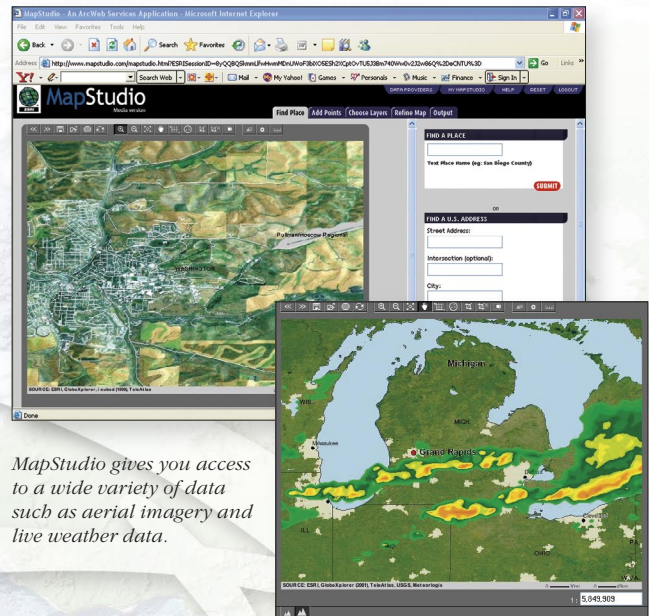

MapStudio for Media

Publish Maps via the Web

MapStudio for Media is a Web application for quickly creating customized maps that can be used in print or other media. It is an affordable and easy way for media outlets to create maps of any location in the world and edit them in typical illustration software.

With MapStudio for Media, you can

- Quickly find and map locations anywhere in the world.
- Add custom points to a map such as locations of reported crimes, reviewed restaurants, or polling places. MapStudio for Media allows you to store these custom points so you can reuse them.
- Combine layers of data provided by MapStudio onto a single map. In addition to basic street maps, this data includes satellite imagery, topographic maps, weather, demographic information, and much more.
- Refine your map to meet your publishing needs such as choosing type styles and colors, cropping, and selecting the projection of the map.
- Output the map in an editable EPS file that can be opened in either Adobe® Illustrator® or Macromedia® FreeHand®. You can also output the map to various image formats or to a shapefile that can be opened in ESRI® ArcGIS® Desktop.

MapStudio for Media is supported on a Macintosh® or PC. Also, because MapStudio for Media is a Web application, you can easily share the maps you create with others on your network.

MapStudio gives you access to a wide variety of data such as aerial imagery and live weather data.