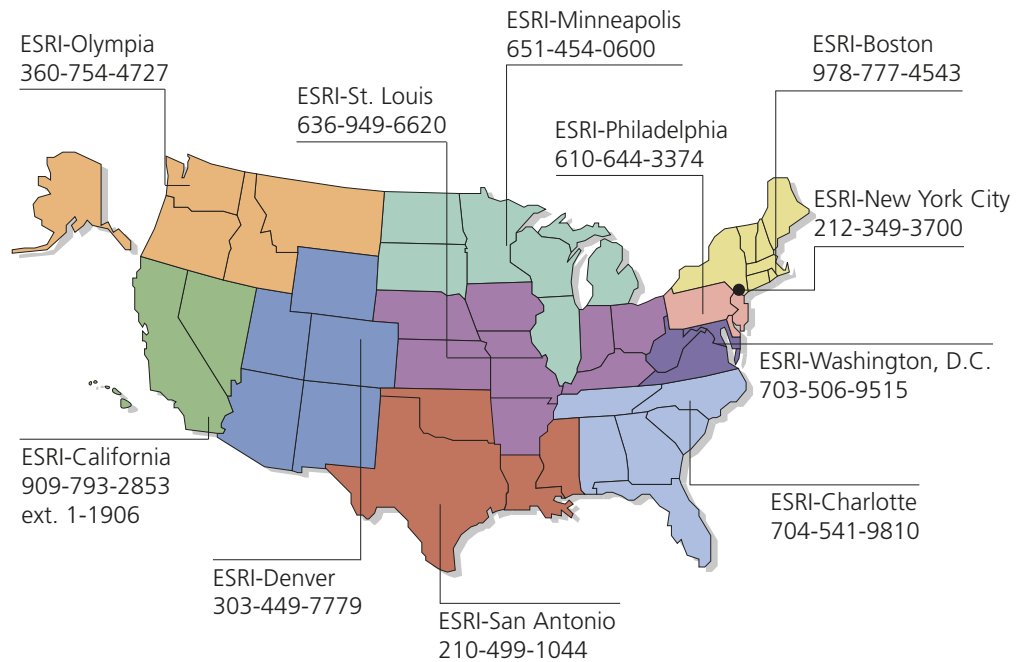

For more than 35 years ESRI has been helping people manage and analyze geographic information. ESRI offers a framework for implementing geographic information system (GIS) technology in any organization with a seamless link from personal GIS on the desktop to enterprise-wide GIS client/server and data management systems. ESRI GIS solutions are flexible and can be customized to meet the needs of our users. ESRI is a full-service GIS company, ready to help you begin, grow, and build success with GIS.

Corporate

ESRI
380 New York Street
Redlands, California
92373-8100, USA
Telephone: 909-793-2853
Fax: 909-793-5953

For more information
on ESRI, call

1-800-447-9778

(1-800-GIS-XPRT)

or contact an ESRI value-added
reseller near you.

Send e-mail inquiries to
info@esri.com

Visit ESRI's Web page at
www.esri.com

Outside the United States,
contact your local ESRI distributor.
For the number of your distributor,
call ESRI at 909-793-2853,
ext. 1-1235,
or visit our Web site at
www.esri.com/international

Regional Offices

International Offices

Australia
www.esriaustralia.com.au

Finland
www.esri-finland.com

Italy
www.esriitalia.it

Romania
www.esriro.ro

Belgium/Luxembourg
www.esribelux.com

France
www.esrifrance.fr

Japan
www.esrij.com

Singapore
www.esrisa.com

Bulgaria
www.esribulgaria.com

Germany/Switzerland
www.esri-germany.de
www.esri-suisse.ch

Korea
www.esrikr.co.kr

Spain
www.esri-es.com

Canada
www.esricanada.com

Hungary
www.esrihu.hu

Netherlands
www.esrinl.com

Sweden
www.esri-sweden.com

China (Beijing)
www.esrichina-bj.cn

India
www.esriindia.com

Poland
www.esripolska.com.pl

Thailand
www.esri-th.com

China (Hong Kong)
www.esrichina-hk.com

Indonesia/Malaysia
62-21-527-1023
603-7874-9930

Portugal
www.esri-portugal.pt

United Kingdom
www.esriuk.com

Venezuela
www.esriven.com