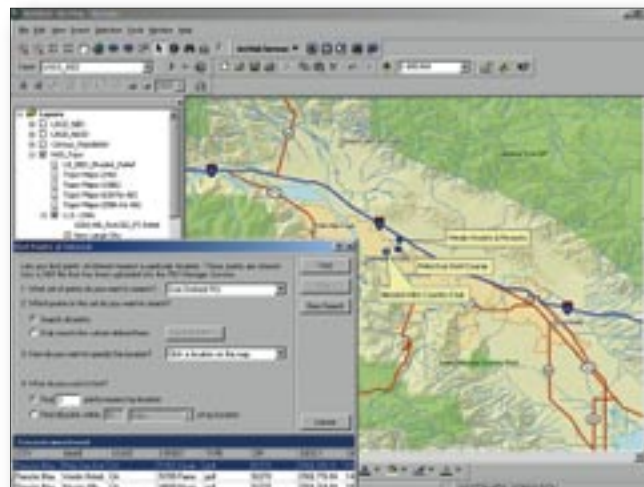

Evaluate ArcWeb USA

Find out how Web services can change the way you use GIS. We invite you to try a free 30-day evaluation of ArcWeb USA so you can see how ArcWeb Services can enhance your ArcGIS projects with content-rich, up-to-date data and services.

To register for your free evaluation, visit www.esri.com/arcwebusa.

For more information on ArcWeb USA, visit www.esri.com/arcwebusa. In the United States, contact ESRI at 1-800-447-9778.

Outside the United States, contact your ESRI international distributor. To locate an international distributor near you, visit www.esri.com/international.