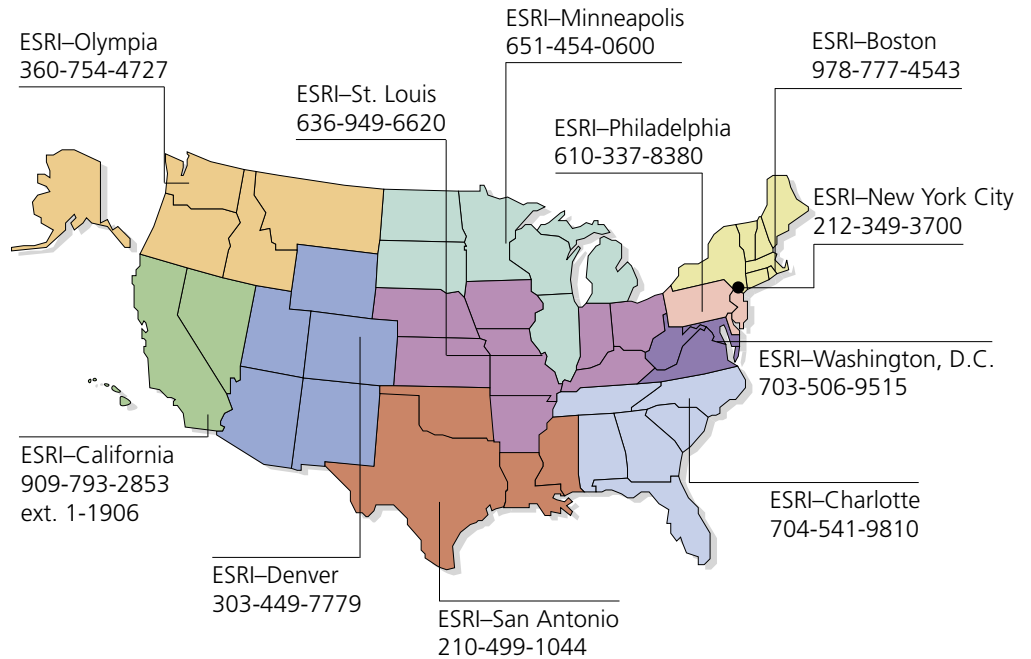

For more than 30 years ESRI has been helping people manage and analyze geographic information. ESRI offers a framework for implementing GIS technology in any organization with a seamless link from personal GIS on the desktop to enterprisewide GIS client/server and data management systems. ESRI GIS solutions are flexible and can be customized to meet the needs of our users. ESRI is a full-service GIS company, ready to help you begin, grow, and build success with GIS.

Corporate

ESRI
380 New York Street
Redlands, California
92373-8100, USA
Telephone: 909-793-2853
Fax: 909-793-5953

For more information
on ESRI, call

1-800-447-9778

(1-800-GIS-XPRT)

or contact an ESRI reseller near you.

Send e-mail inquiries to
info@esri.com

Visit ESRI's Web page at
www.esri.com

Outside the United States,
contact your local ESRI distributor.
For the number of your distributor,
call ESRI at 909-793-2853,
ext. 1235,
or visit our Web site at
www.esri.com/international

Regional Offices

International Offices

Australia www.esriaustralia.com.au	Finland www.esri-finland.com	Italy www.esriitalia.it	Romania www.esriro.ro
Belgium/Luxembourg www.esribelux.com	France www.esrifrance.fr	Japan www.esrij.com	Singapore www.esrisa.com
Bulgaria www.esribulgaria.com	Germany/Switzerland www.esri-germany.de www.esri-suisse.ch	Korea www.esrikr.co.kr	Spain www.esri-es.com
Canada www.esricanada.com	Hungary www.esrihu.hu	Netherlands www.esrinl.com	Sweden www.esri-sweden.com
China (Beijing) www.esrichina-bj.cn	India www.esriindia.com	Poland www.esripolska.com.pl	Thailand www.esrith.com
China (Hong Kong) www.esrichina-hk.com	Indonesia/Malaysia 62-21-527-1023 603-7874-9930	Portugal www.esri-portugal.pt	United Kingdom www.esriuk.com
			Venezuela www.esriven.com

Place ESRI business partner or distributor address here.

No. GS-35F-5086H